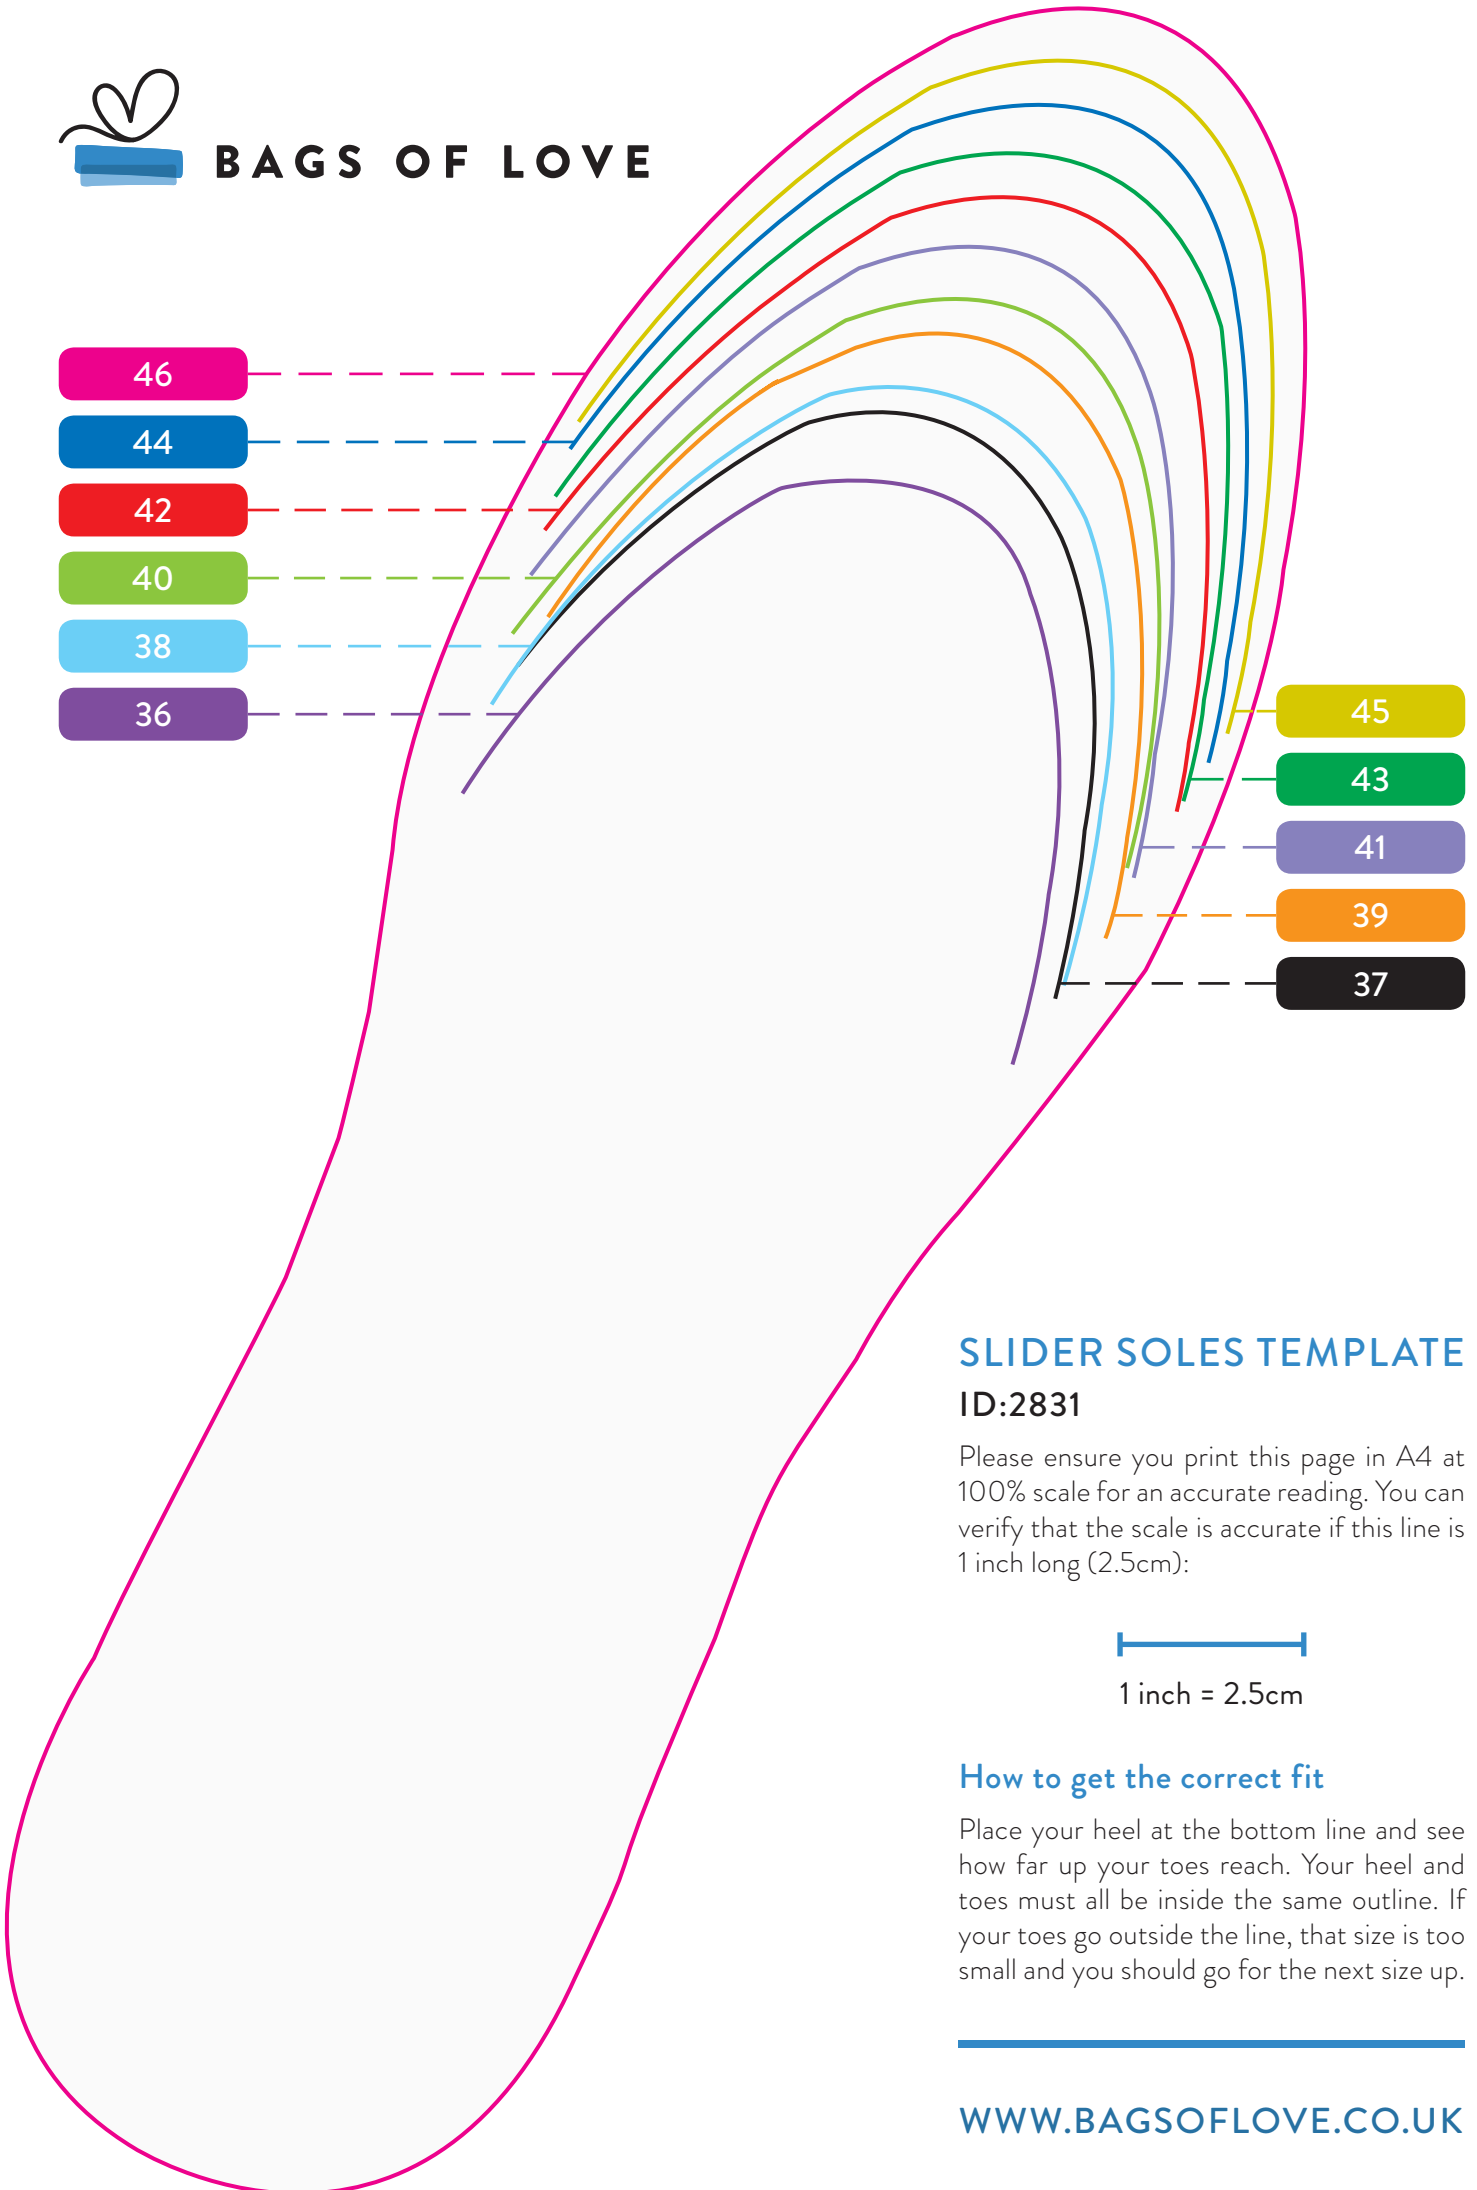

BAGS OF LOVE

SLIDER SOLES TEMPLATE

ID:2831

Please ensure you print this page in A4 at 100% scale for an accurate reading. You can verify that the scale is accurate if this line is 1 inch long (2.5cm):

How to get the correct fit

Place your heel at the bottom line and see how far up your toes reach. Your heel and toes must all be inside the same outline. If your toes go outside the line, that size is too small and you should go for the next size up.